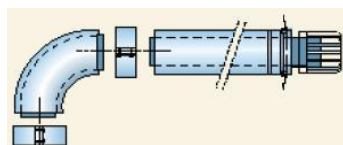

Afvoermateriaal: voor ketels HR+

Concentrische kit (geveldoorvoer 60/100)

Conc. RGA Riello KIT muurdoorgang HR+ diam. 60/100	60,00